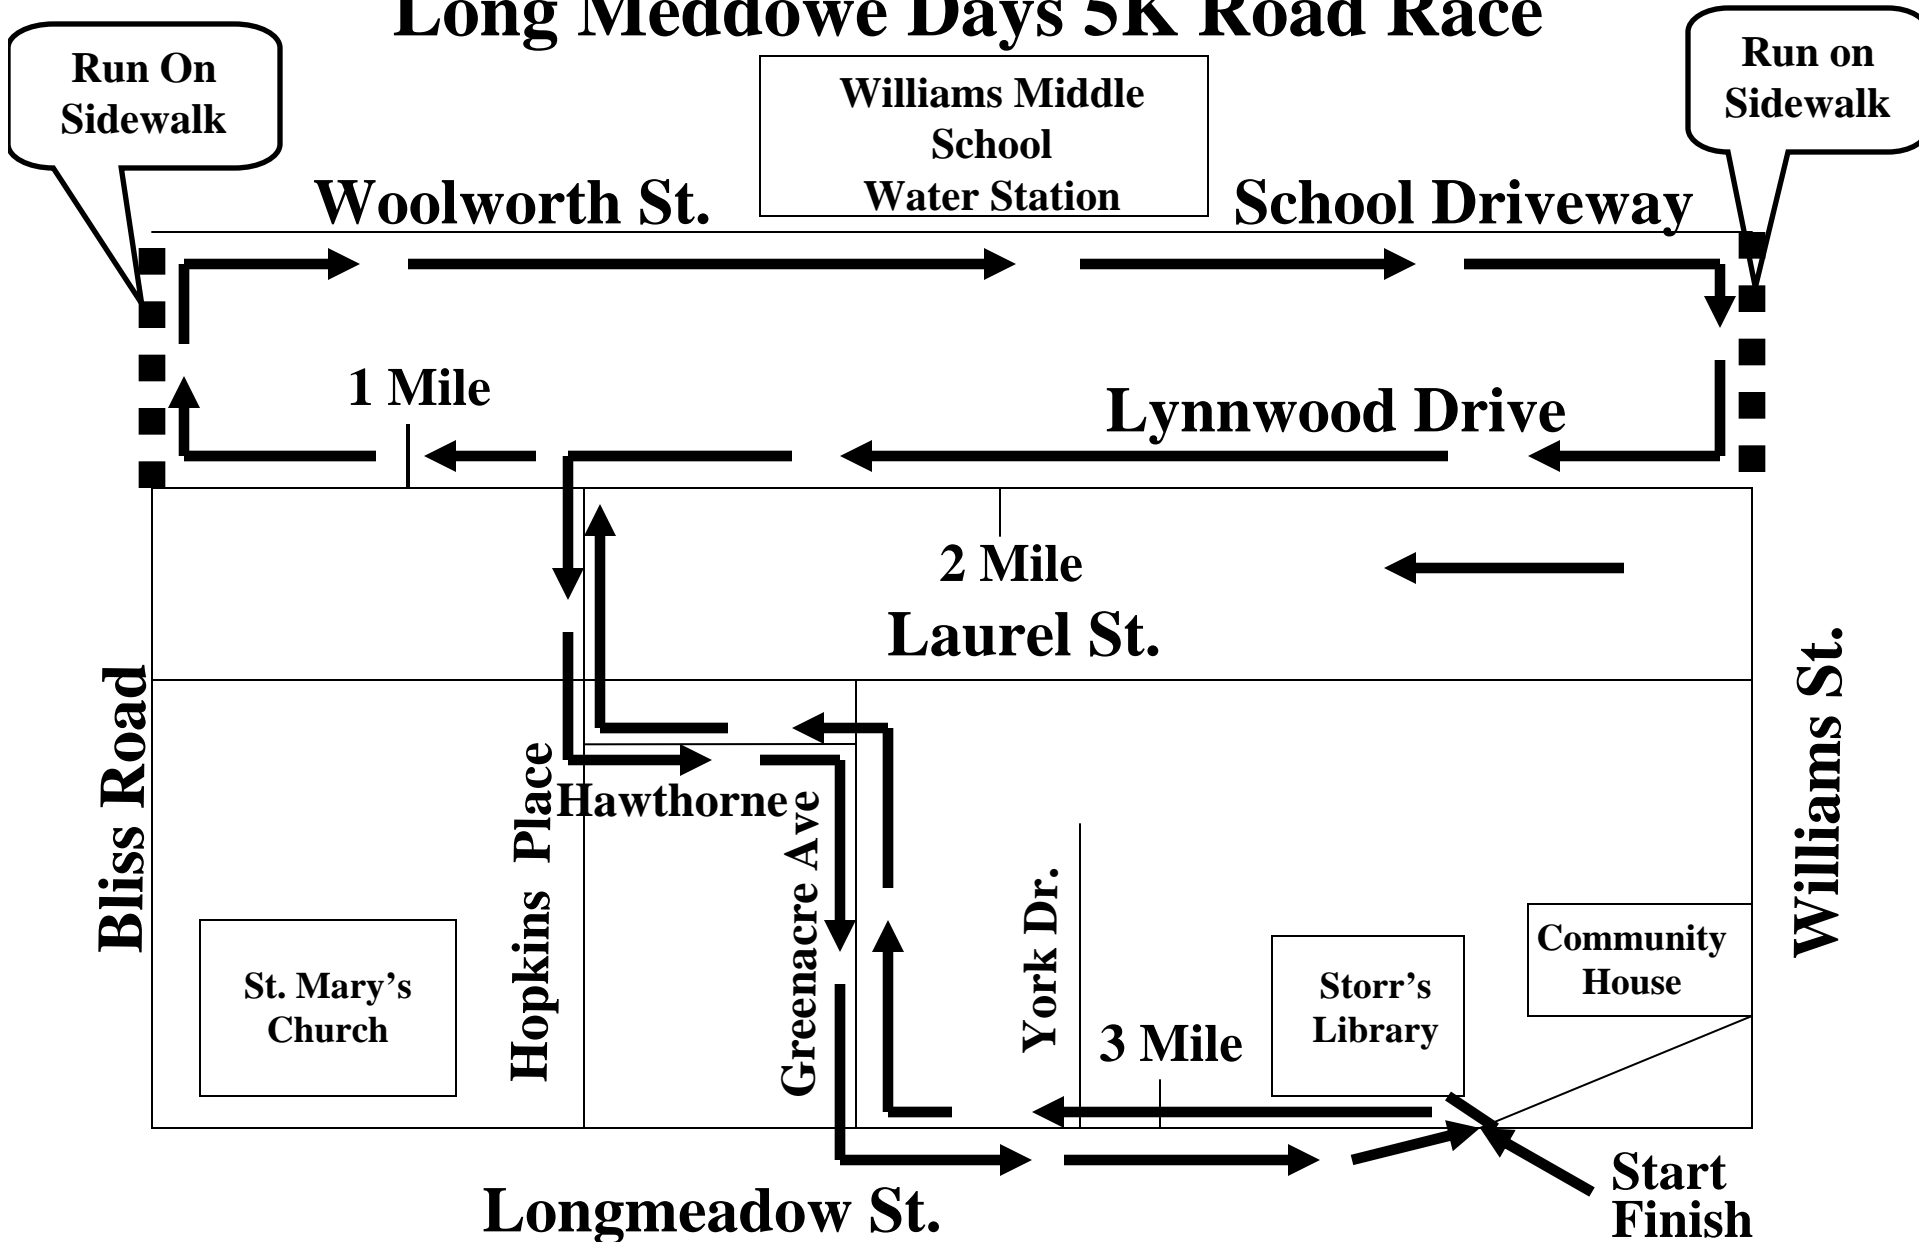

Tim Paige Memorial Long Meddowe Days 5K Road Race

Walkers – Walk on sidewalks. Walk on side of road facing traffic on Lynnwood Drive