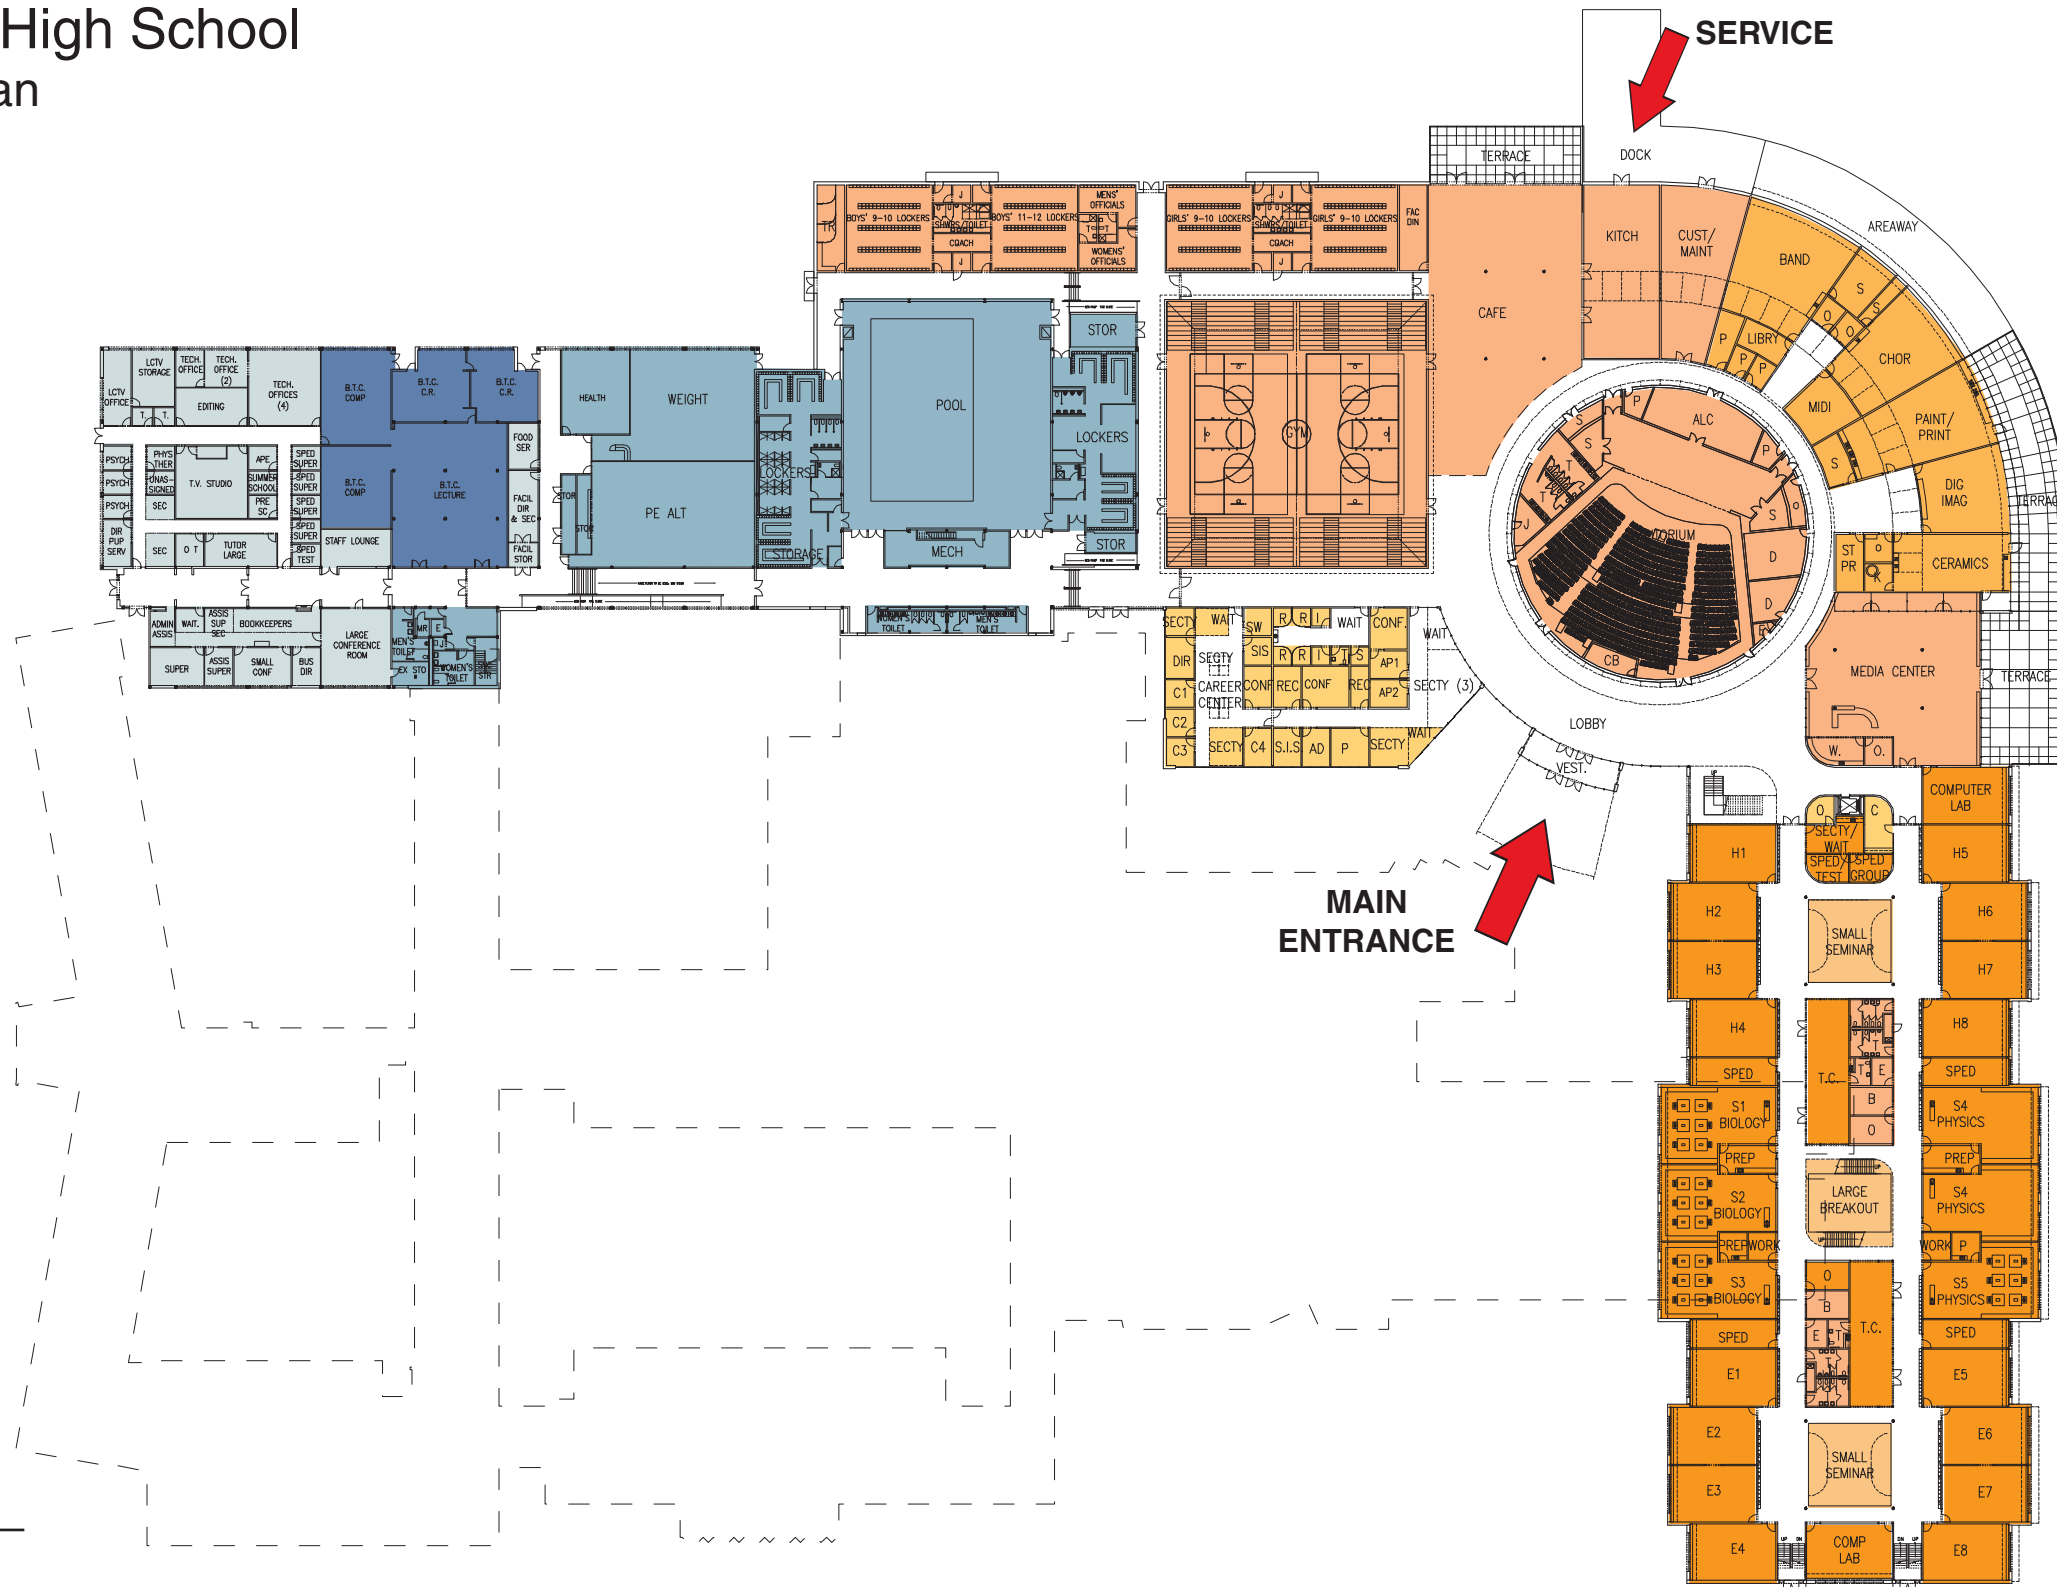

Longmeadow High School Ground Floor Plan

Main Level

KEY

NEW:	EXISTING:	
		ACADEMIC SPACES
		CORE SPACES
		ART & MUSIC SPACES
		H.S. ADMINISTRATION & SCHOOL DEPT
		DEMOLITION